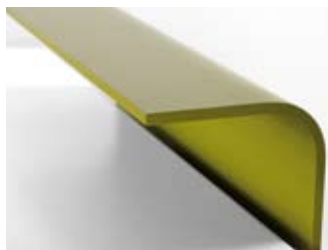

Top: crystal white

Columns: aluminium brushed, clear anodised

Foot bar: crystal white structure

Height adjustment range: 68 cm - 120 cm

Pedestal for files and hardware: crystal white

desk-add

Beistellmöbel | Auxiliary furniture