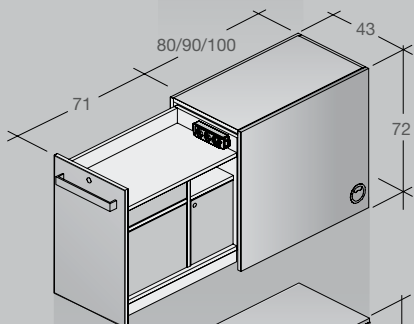

Top: crystal white

Columns: aluminium brushed, clear anodised

Foot bar: crystal white structure

Height adjustment range: 68 cm - 120 cm

Pedestal for files and hardware: crystal white

desk-add

Beistellmöbel | Auxiliary furniture