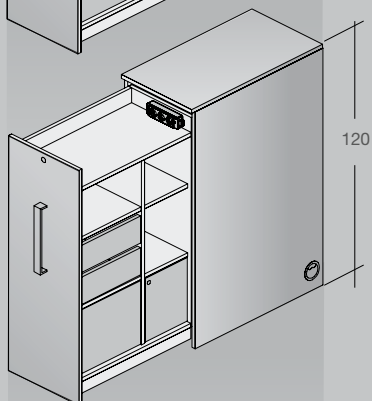

Top: crystal white

Columns: aluminium brushed, clear anodised

Foot bar: crystal white structure

Height adjustment range: 68 cm - 120 cm

Pedestal for files and hardware: crystal white

desk-add

Beistellmöbel | Auxiliary furniture