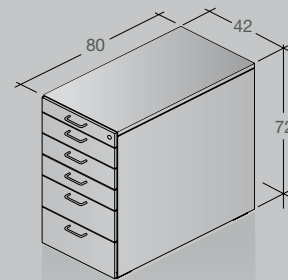

Top: crystal white

Columns: aluminium brushed, clear anodised

Foot bar: crystal white structure

Height adjustment range: 68 cm - 120 cm

Pedestal for files and hardware: crystal white

desk-add

Beistellmöbel | Auxiliary furniture