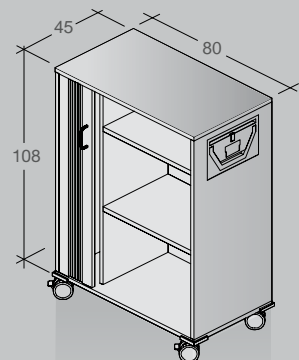

Top: crystal white

Columns: aluminium brushed, clear anodised

Foot bar: crystal white structure

Height adjustment range: 68 cm - 120 cm

Pedestal for files and hardware: crystal white

desk-add

Beistellmöbel | Auxiliary furniture