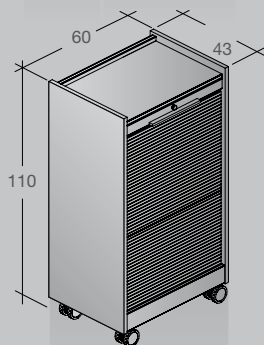

Top: crystal white

Columns: aluminium brushed, clear anodised

Foot bar: crystal white structure

Height adjustment range: 68 cm - 120 cm

Pedestal for files and hardware: crystal white

desk-add

Beistellmöbel | Auxiliary furniture