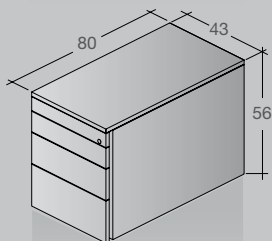

Top: crystal white

Columns: aluminium brushed, clear anodised

Foot bar: crystal white structure

Height adjustment range: 68 cm - 120 cm

Pedestal for files and hardware: crystal white

desk-add

Beistellmöbel | Auxiliary furniture