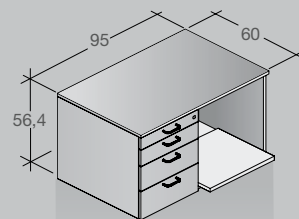

Top: crystal white

Columns: aluminium brushed, clear anodised

Foot bar: crystal white structure

Height adjustment range: 68 cm - 120 cm

Pedestal for files and hardware: crystal white

desk-add

Beistellmöbel | Auxiliary furniture