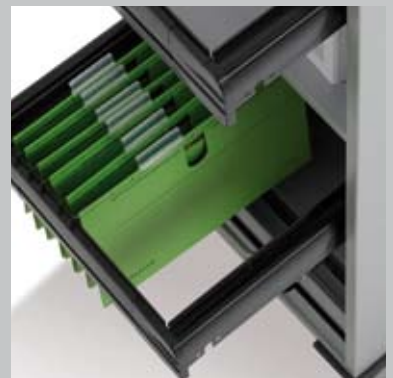

Top: crystal white

Columns: aluminium brushed, clear anodised

Foot bar: crystal white structure

Height adjustment range: 68 cm - 120 cm

Pedestal for files and hardware: crystal white

desk-add

Beistellmöbel | Auxiliary furniture